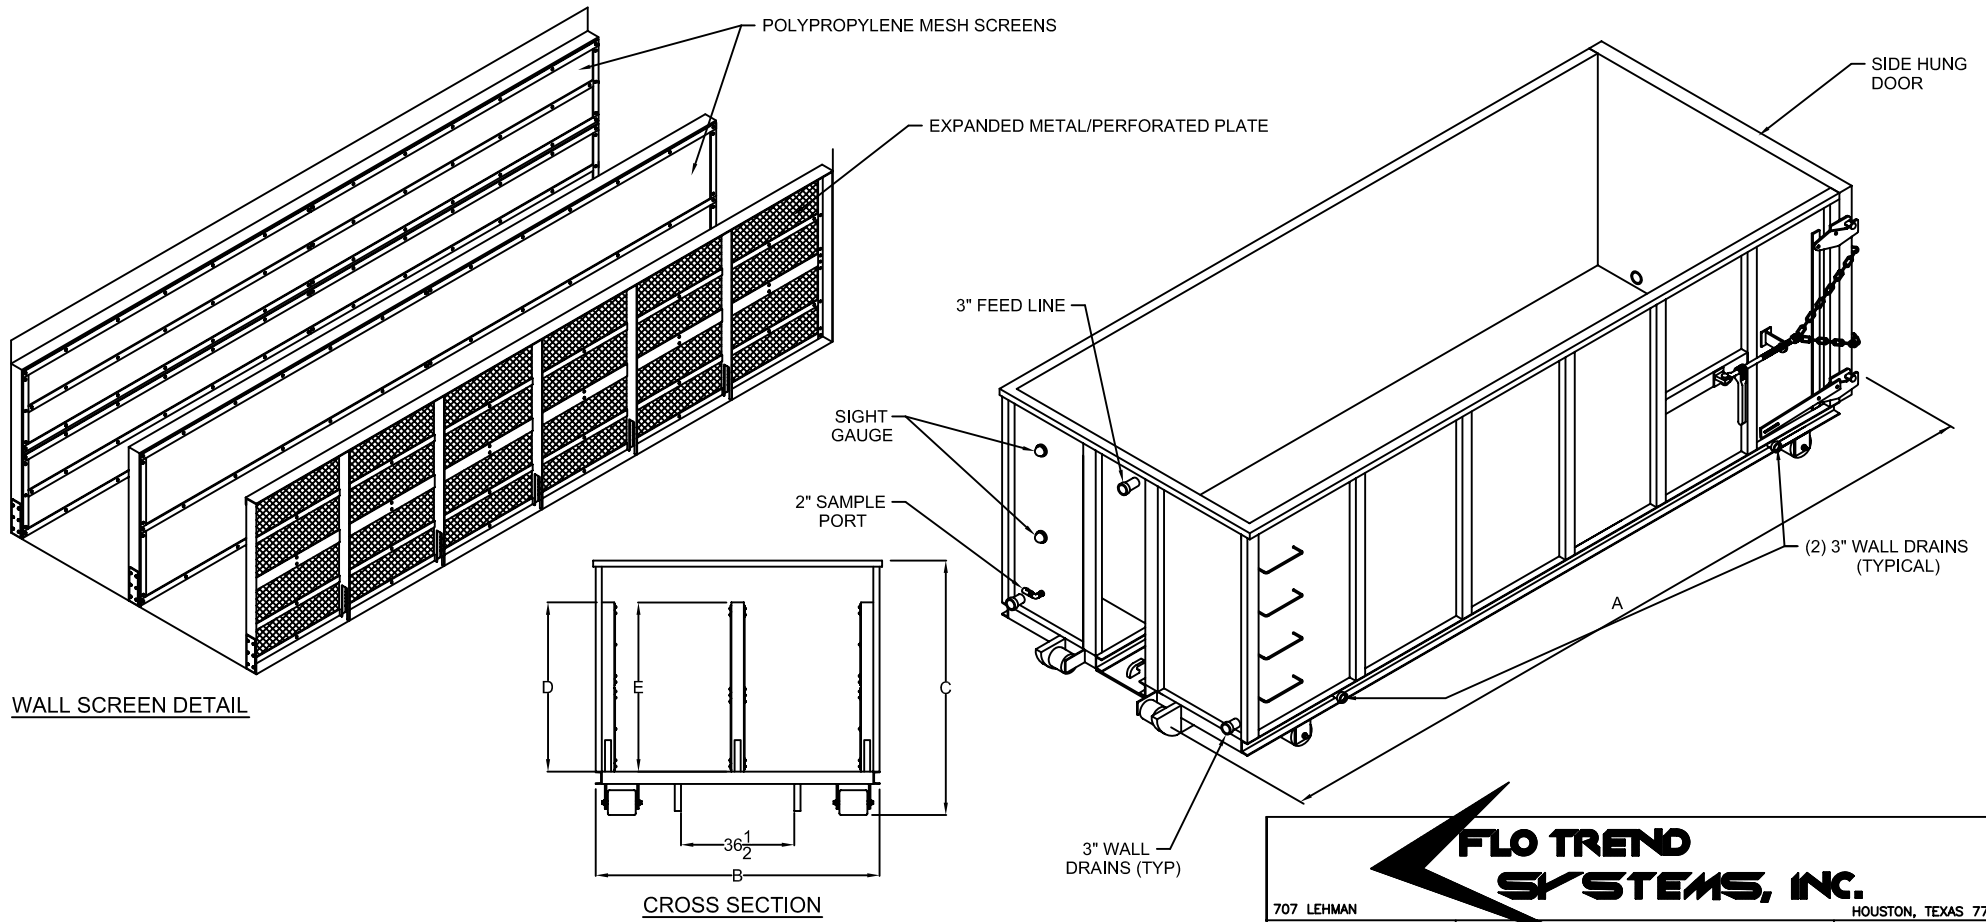

MODEL	VOLUME	A	B	C	D	E	(APPRX)WEIGHT	WHEELS
SM-15-O-RB	15 YD ³	12'-1"	8'-6"	5'-10 3/8"	57 1/2"	57 1/2"	6890 LB	9" WIDE
SM-20-O-RB	20 YD ³	16'-1"	8'-6"	5'-10 3/8"	57 1/2"	57 1/2"	10340 LB	9" WIDE
SM-25-O-RB	25 YD ³	20'-1"	8'-6"	5'-10 3/8"	57 1/2"	57 1/2"	11304 LB	9" WIDE
SM-30-O-RB	30 YD ³	23'-1"	8'-6"	5'-10 3/8"	57 1/2"	57 1/2"	11680 LB	9" WIDE
SM-40-O-RB	40 YD ³	23'-1"	8'-6"	7'-9 3/8"	78"	78"	12255 LB	9" WIDE

* NOTE:
4" CLEANOUTS (TYP)
LOWER DOOR

THESE DRAWINGS CONTAIN CONFIDENTIAL PROPRIETARY INFORMATION. THEY ARE NOT TO BE COPIED, REPRODUCED OR USED IN ANY MANNER THAT WOULD COMPROMISE THE CONFIDENTIALITY OF THE INFORMATION CONTAINED HEREIN. THESE DRAWINGS ARE NOT TO BE USED FOR CONSTRUCTION, FABRICATION OR SPECIFICATION WRITING PURPOSES UNLESS A SPECIFIC CONFIDENTIALITY AGREEMENT AND LICENSING AGREEMENT HAVE FIRST BEEN ENTERED INTO WITH FLO TREND SYSTEMS, INC. OF HOUSTON, TEXAS. FAILURE TO OBSERVE THE CONDITION OF THIS NOTICE WILL RESULT IN PROSECUTION AS ALLOWED UNDER THE LAWS OF THE STATE OF TEXAS, U.S.A. OR THOSE OF ANY OTHER APPROPRIATE JURISDICTION AS FLO TREND SYSTEMS, INC.

DRAWINGS FOR PURPOSE INFORMATION ONLY

FLO TREND SYSTEMS, INC.

707 LEHMAN		HOUSTON, TEXAS 77018	
SCALE:	NONE	APPROVED BY:	JM
DATE:	09-26-05	DESCRIPTION:	PRESENTATION DRAWING
TITLE:	FLO TREND SYSTEMS SLUDGEMATES		DRAWING NUMBER:
			SM-DTA-OT