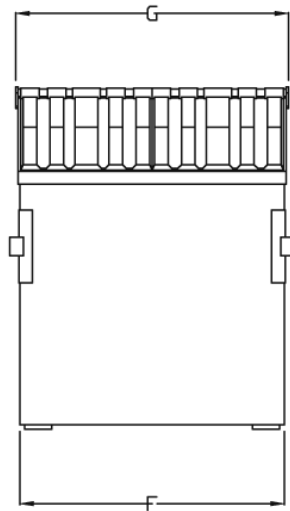

Side Load Container Filters

MODEL #	VOLUME	A	B	C	D	E	F	G	LIDS	WEIGHT
SL-020	2 YD ³	36 3/4"	36"	52"	39 1/4"	42 3/4"	58"	60 1/4"	2 PC	435 LB
SL-030	3 YD ³	45 1/2"	46 1/4"	64"	46 1/2"	42 3/4"	58"	60 1/4"	2 PC	545 LB
SL-040	4 YD ³	56 1/2"	57 1/4"	75"	46 1/2"	42 3/4"	58"	60 1/4"	2 PC	625 LB

END VIEW

SIDE VIEW