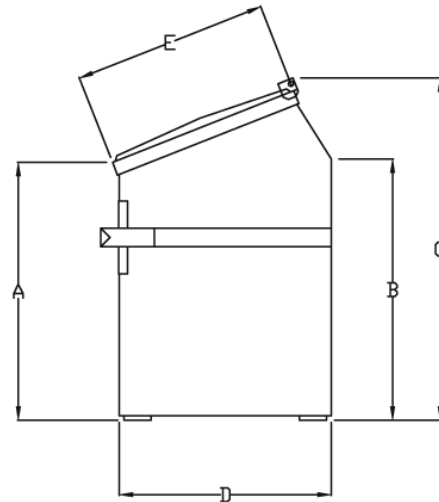

Side Load Container Filters

MODEL #	VOLUME	A	B	C	D	E	F	G	LIDS	WEIGHT
SL-020	2 YD ³	36 3/4"	36"	52"	39 1/4"	42 3/4"	58"	60 1/4"	2 PC	435 LB
SL-030	3 YD ³	45 1/2"	46 1/4"	64"	46 1/2"	42 3/4"	58"	60 1/4"	2 PC	545 LB
SL-040	4 YD ³	56 1/2"	57 1/4"	75"	46 1/2"	42 3/4"	58"	60 1/4"	2 PC	625 LB

END VIEW

SIDE VIEW